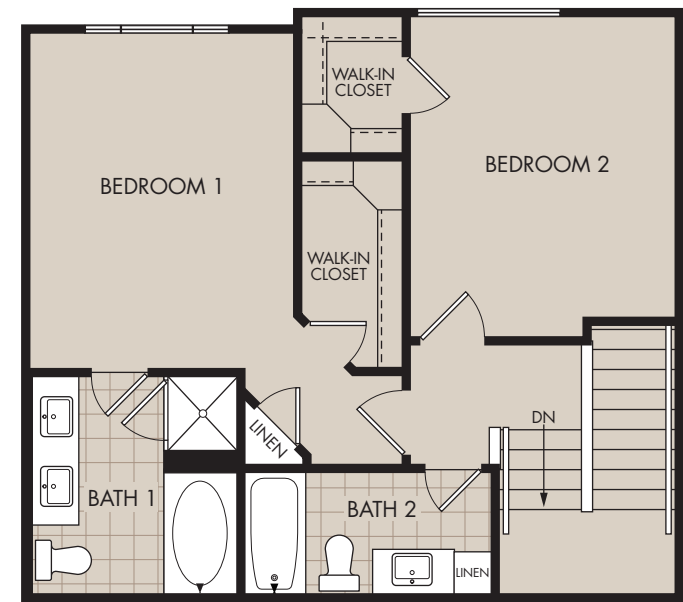

1st Floor

2nd Floor

3rd Floor

DOMAIN MEMORIAL C1  
Two Bedroom/Two Bath/Powder  
1,268 sq. ft.