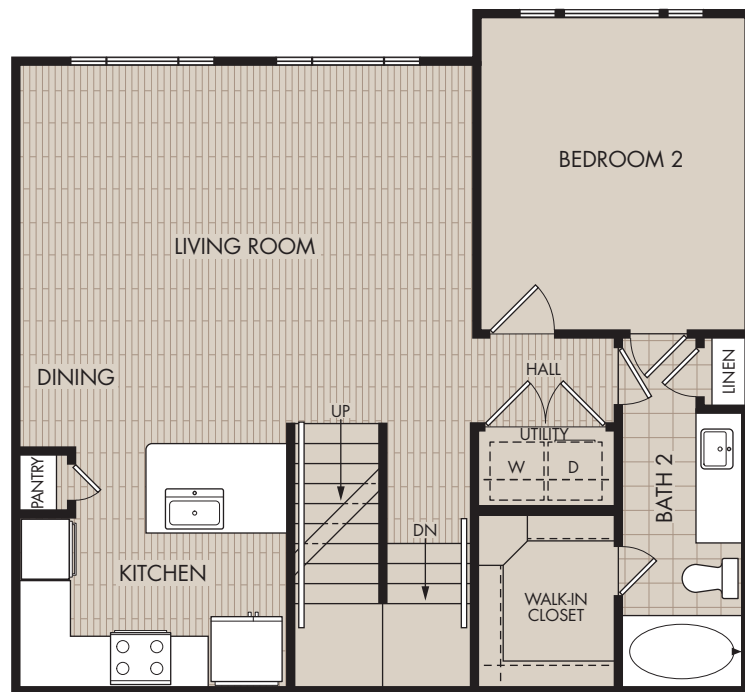

1st Floor

2nd Floor

3rd Floor

DOMAIN MEMORIAL C2  
Two Bedroom/Two Bath/Loft  
1,530 sq. ft.