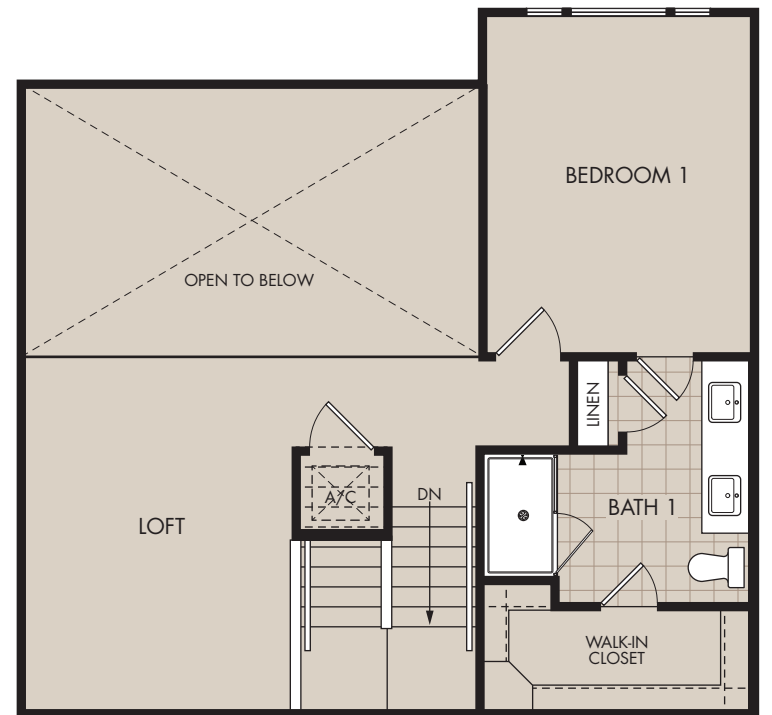

1st Floor

2nd Floor

3rd Floor

DOMAIN MEMORIAL C2  
Two Bedroom/Two Bath/Loft  
1,530 sq. ft.